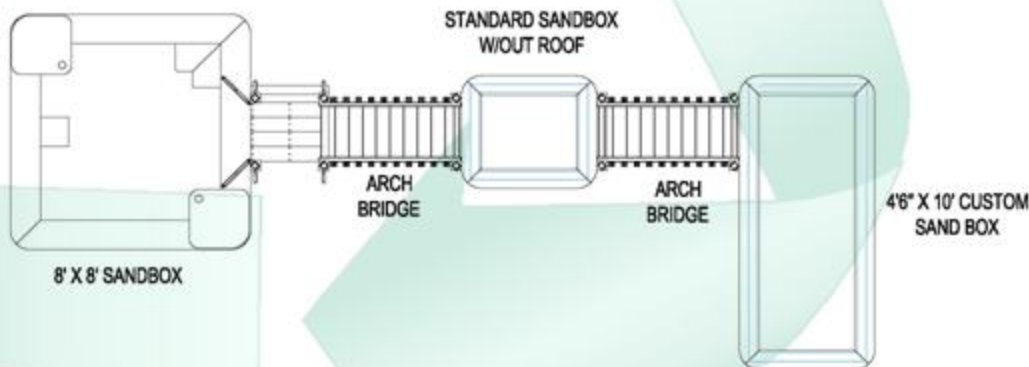

Playgrounds
www.playmart.com

3-Station Sand Box w/ Arch Bridges

28'-10" L x 12'-1" W x 4'-9" H

The Leader in **Recycled Plastic** Play Systems