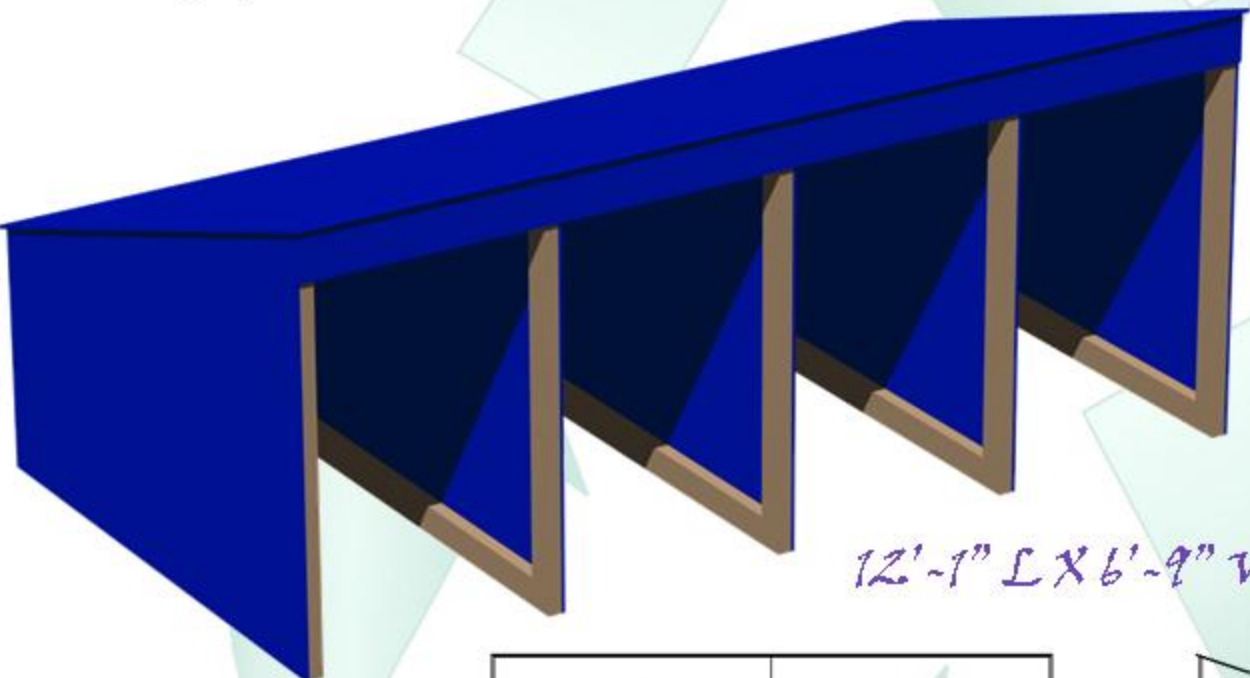

# Pram Garage 4-Bay

12'-1" L X 6'-9" W X 5'-2" H

The Leader in **Recycled** Plastic Play Systems