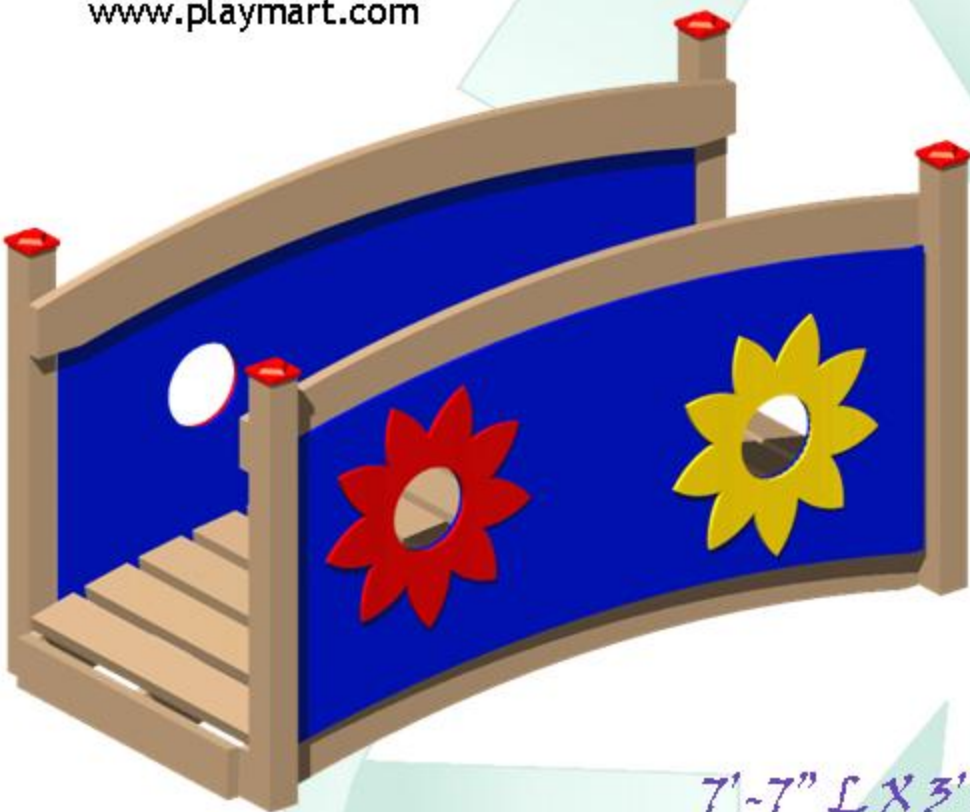

Playgrounds
www.playmart.com

Preschool Arch Bridge w/ Flower Faces

7'-7" L X 3'-8" W X 4' H

The Leader in **Recycled** Plastic Play Systems