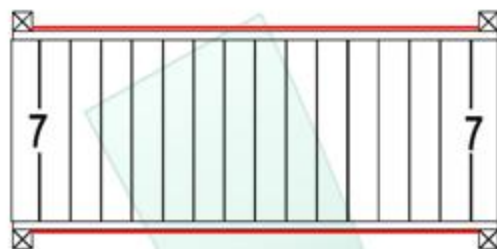

Playgrounds
www.playmart.com

Preschool Arch Bridge w/ Flower Faces

7'-7" L X 3'-8" W X 4' H

The Leader in **Recycled** Plastic Play Systems