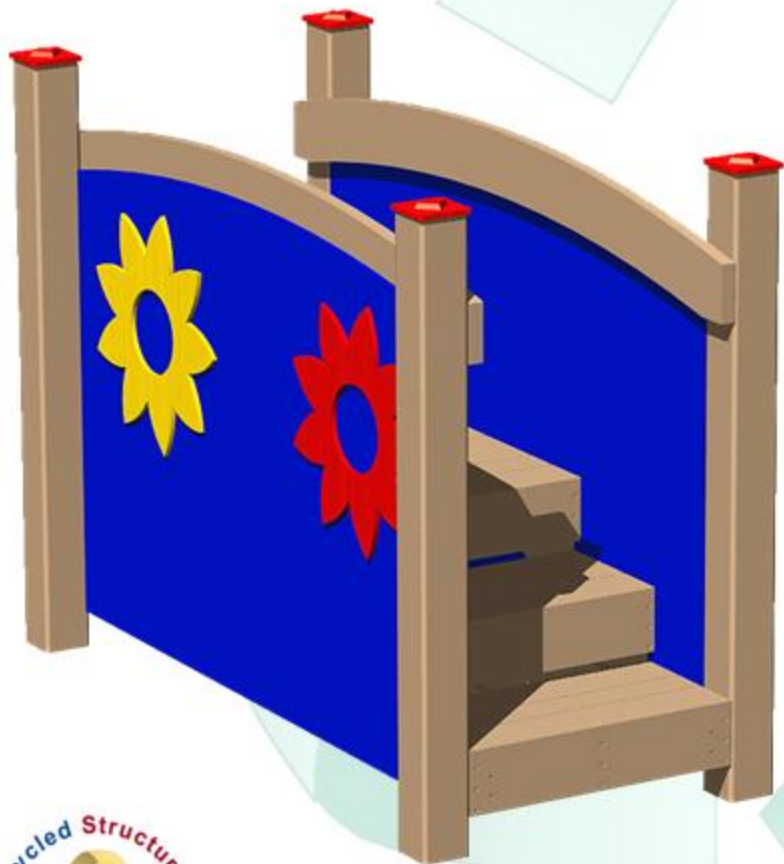

Playgrounds

www.playmart.com

Triple Stepper Bridge w/ Flower Faces

7'-1" L X 3'-5" W X 5'-5" H

The Leader in **Recycled** Plastic Play Systems