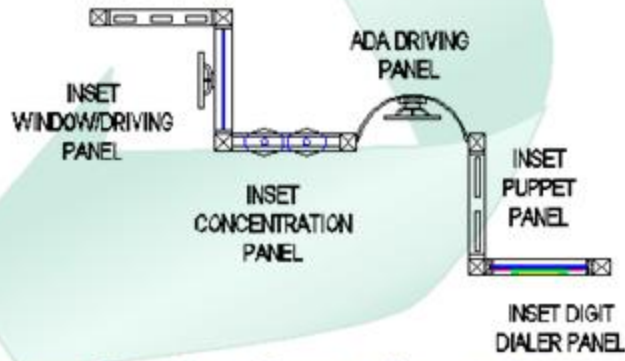

# Driving Panel Wall

9'-3" L X 4'-9" W X 3'-7" H

INSET  
PEEK-A-BOO  
PANEL