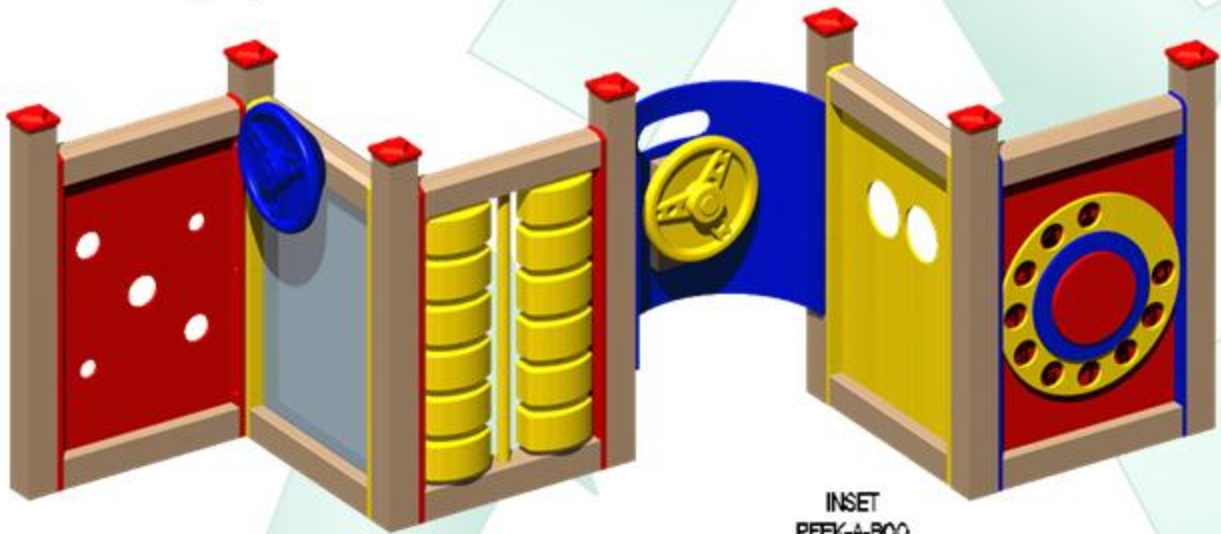

# Driving Panel Wall

9'-3" L X 4'-9" W X 3'-7" H

INSET  
PEEK-A-BOO  
PANEL