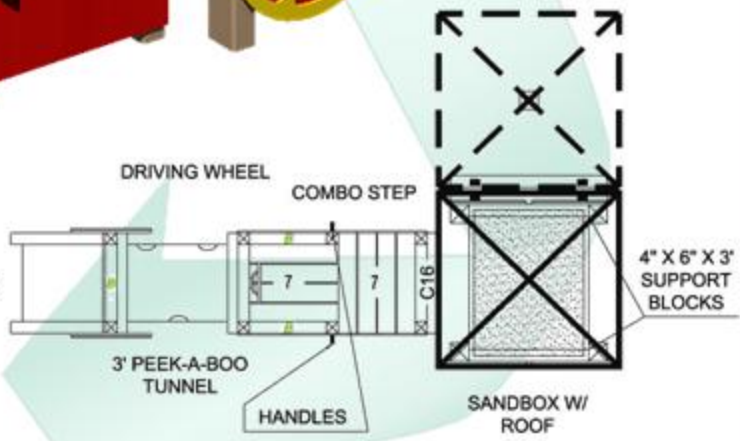

Playgrounds
www.playmart.com

Dump Truck

15' L X 8'-7" W X 6'-6" H

TOT SCRAMBLER

The Leader in Recycled Plastic Play Systems