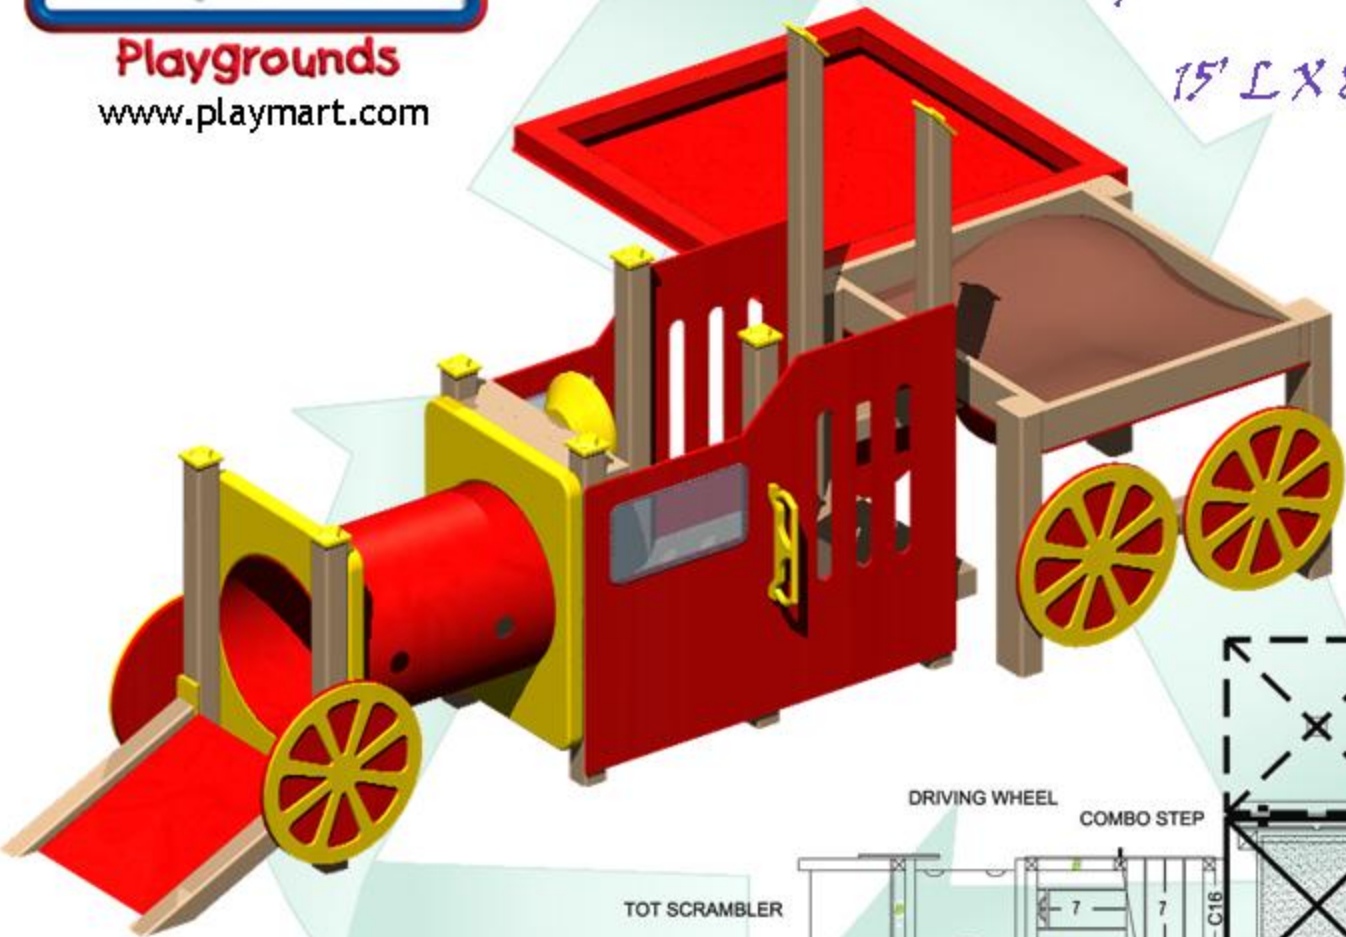

Playgrounds
www.playmart.com

Dump Truck

15' L X 8'-7" W X 6'-6" H

TOT SCRAMBLER

The Leader in Recycled Plastic Play Systems