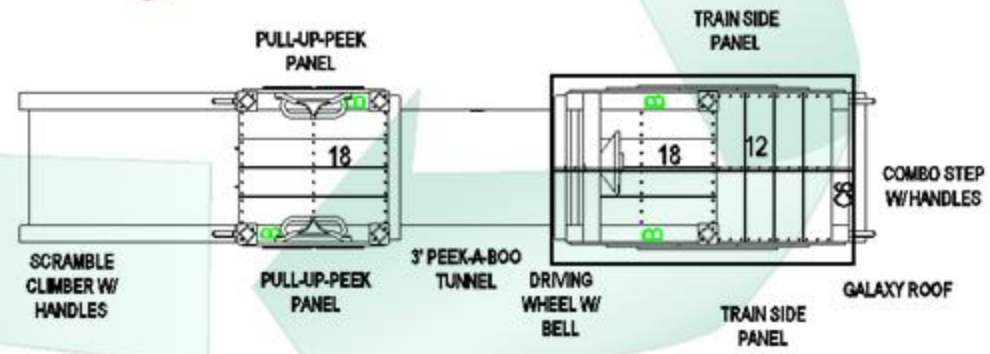

Playgrounds
www.playmart.com

Galaxy Express

15' L X 3'-5" W X 7'-6" H

The Leader in Recycled Plastic Play Systems