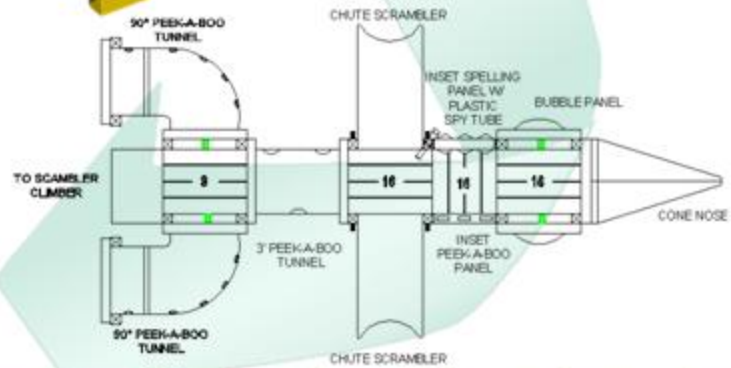

Playgrounds
www.playmart.com

Rocketeer

18'-5" L X 9'-4" W X 4' H

The Leader in Recycled Plastic Play Systems