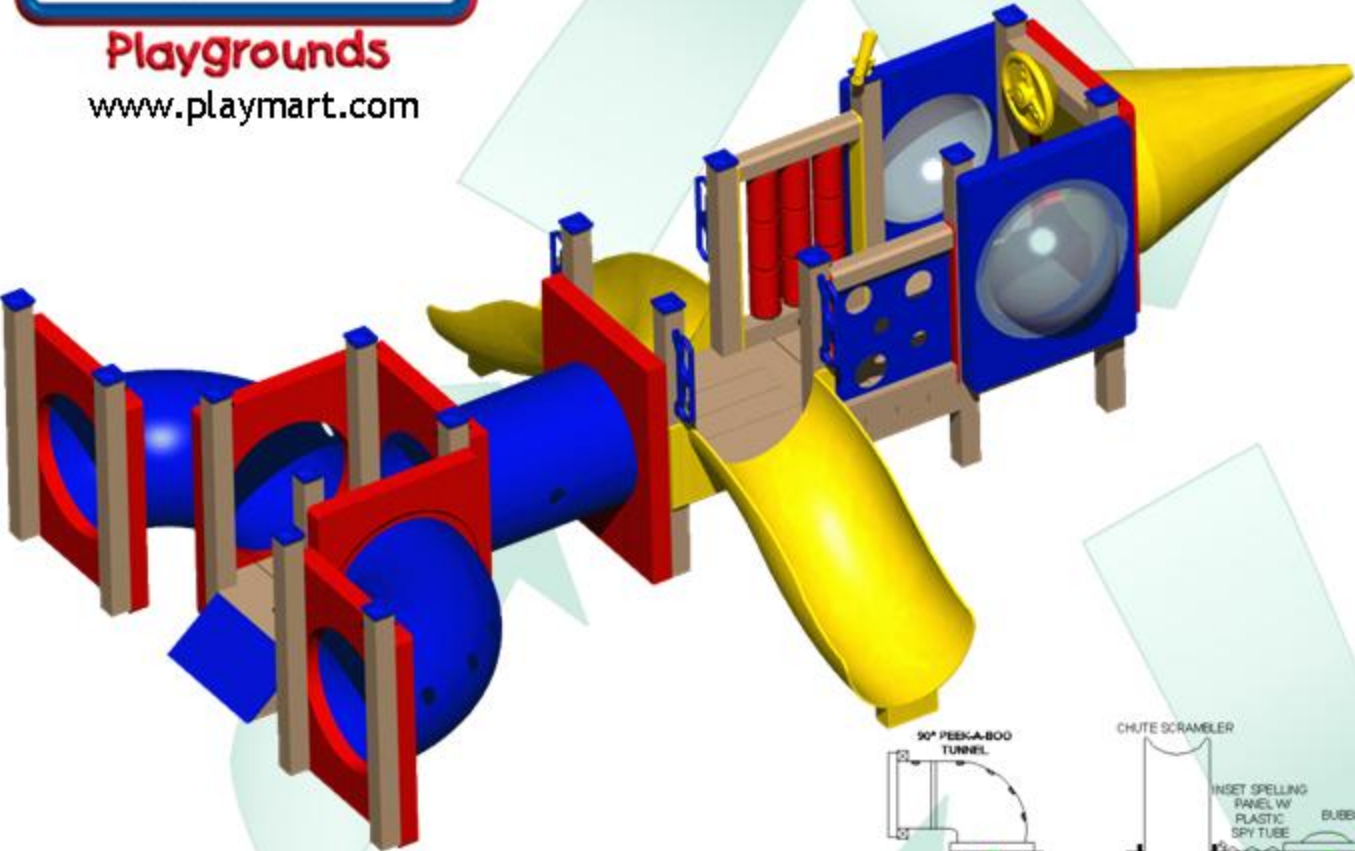

Playgrounds
www.playmart.com

Rocketeer

18'-5" L X 9'-4" W X 4' H

The Leader in Recycled Plastic Play Systems