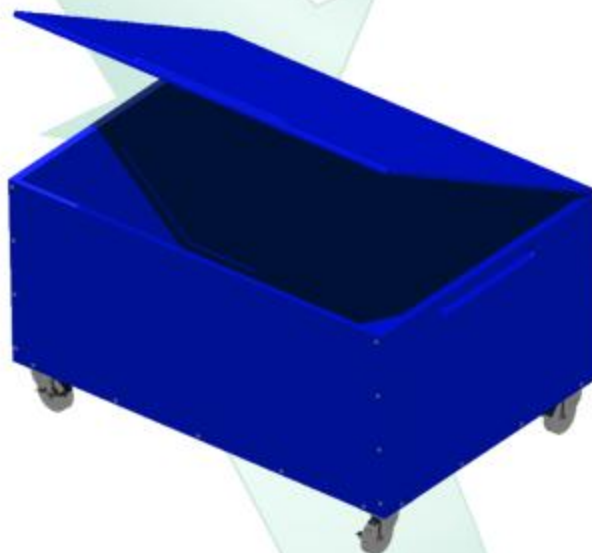

Playgrounds
www.playmart.com

Storage Box

3'-4" L X 2'-4" W X 1'-9" H

The Leader in **Recycled** Plastic Play Systems