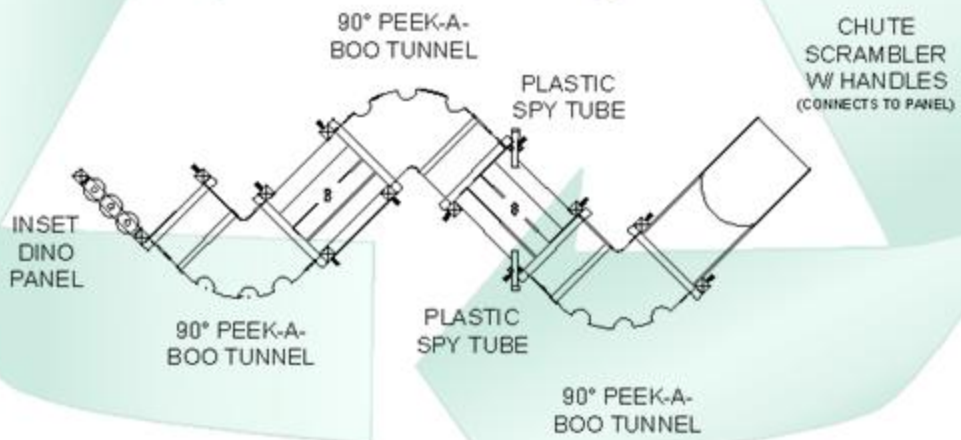

Playgrounds
www.playmart.com

Toddler Tunnel Maze

18'-6" L X 6'-3" W X 4'-7" H

The Leader in Recycled Plastic Play Systems