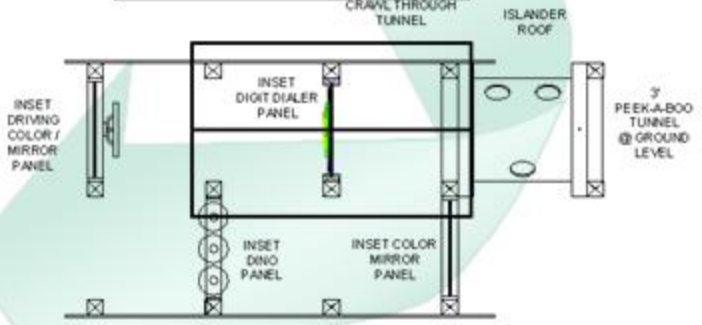

# Toddler Noah's Ark

10'-10" L X 5'-2" W X 7'-6" H