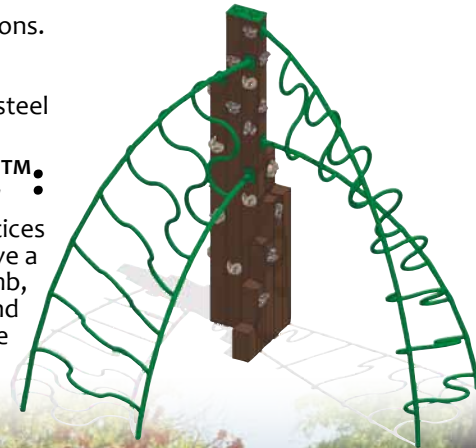

Nature of Early Play™

Recycled products that connect young children with the natural world, providing authentic sensory and tactile experiences with water, sand, dirt, music and age appropriate challenges to develop young muscles. Designed for 6 weeks-5 years. 🌿

© Copyright 2012, Play Mart, Inc.